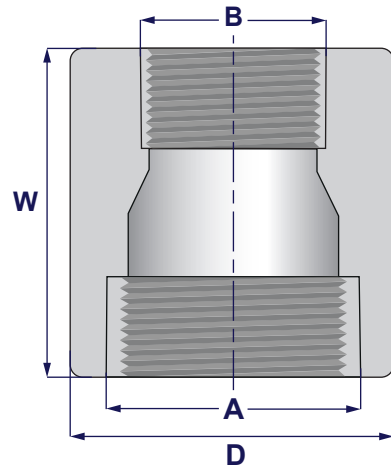

**MANICOTTO FILETTATO RIDOTTO  
REDUCING THREADED COUPLING**

**3000 lbs**

SIZE		W	D	Peso Kg./Cad. Weight Kilos/Each
A	B			
1/4" x 1/8"		35	19	0.084
3/8" x 1/8"		38	22	0.096
1/2" x 1/4"		38	22	0.096
1/2" x 1/4"		48	28	0.204
1/2" x 3/8"		48	28	0.204
3/4" x 3/8"		51	35	0.276
3/4" x 1/2"		51	35	0.276
1" x 1/2"		60	44	0.552
1" x 3/4"		60	44	0.552
1 1/4" x 1/2"		67	57	0.960
1 1/4" x 3/4"		67	57	0.960
1 1/4" x 1"		67	57	0.960
1 1/2" x 1/2"		79	64	1.332
1 1/2" x 3/4"		79	64	1.332
1 1/2" x 1"		79	64	1.332
1 1/2" x 1 1/4"		79	64	1.332
2" x 1/2"		86	76	1.800
2" x 3/4"		86	76	1.800
2" x 1"		86	76	1.800
2" x 1 1/4"		86	76	1.800
2" x 1 1/2"		86	76	1.800
2 1/2" x 1/2"		92	92	2.760
2 1/2" x 3/4"		92	92	2.760
2 1/2" x 1"		92	92	2.760
2 1/2" x 1 1/4"		92	92	2.760
2 1/2" x 1 1/2"		92	92	2.760
2 1/2" x 2"		92	92	2.760
3" x 1/2"		108	108	4.200
3" x 3/4"		108	108	4.200
3" x 1"		108	108	4.200
3" x 1 1/4"		108	108	4.200
3" x 1 1/2"		108	108	4.200
3" x 2"		108	108	4.200
3" x 2 1/2"		108	108	4.200
4" x 1/2"		121	140	7.200
4" x 3/4"		121	140	7.200
4" x 1"		121	140	7.200
4" x 1 1/4"		121	140	7.200
4" x 1 1/2"		121	140	7.200
4" x 2"		121	140	7.200
4" x 2 1/2"		121	140	7.200
4" x 3"		121	140	7.200